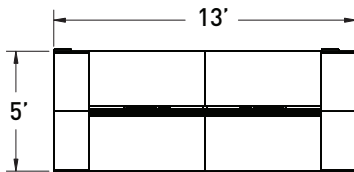

flux open plan

FLT101 fixed benching

MODEL	DESCRIPTION	QTY	PRICE EA
FLT6060-29B1-2-WS	bench surface - dual sided	2	\$1,811
FLB0260-29B1-EFM	mid support frame	1	\$758
FLB2202-29B1-BRSP	mid support storage tower bracket	2	\$369
FLT3018-48L5SAL	48" h box/file, side access shelf, left	2	\$2,406
FLT3018-48L5SAR	48" h box/file, side access shelf, right	2	\$2,406
FLB60-19B1-RMTK	18" h x 60" w tackboard privacy screen, COM	2	\$1,008
TOTAL LIST			\$16,758