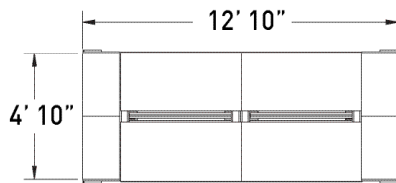

flux open plan

FLT103 adjustable benching with side storage

MODEL	DESCRIPTION	QTY	PRICE EA
FLT6060-29B3-2-WS	adjustable height bench surface - dual sided	2	\$3,518
FLT3018-48F1DL	48" h box/box/bile, storage cabinet, left	2	\$1,833
FLT3018-48F1DR	48" h box/box/bile, storage cabinet, right	2	\$1,833
FLT0560-29B3-EPAH	adjustable height end support	2	\$2,432
FLT0960-29B3-EPMAH	adjustable height mid support	1	\$4,434
FLB48-17B3-EMTK	17" h x 48" w tackboard edge mount privacy screen, COM	4	\$921
TOTAL LIST			\$27,350