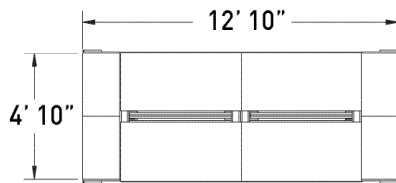

flux open plan

FLT103 adjustable benching with side storage

MODEL	DESCRIPTION	QTY	PRICE EA
FLT6060-29B3-2-WS	adjustable height bench surface - dual sided	2	\$3,712
FLT3018-48F1DL	48" h box/box/bile, storage cabinet, left	2	\$1,934
FLT3018-48F1DR	48" h box/box/bile, storage cabinet, right	2	\$1,934
FLT0560-29B3-EPAH	adjustable height end support	2	\$2,566
FLT0960-29B3-EPMAH	adjustable height mid support	1	\$4,678
FLB48-17B3-EMTK	17" h x 48" w tackboard edge mount privacy screen, COM	4	\$972
TOTAL LIST			\$28,858