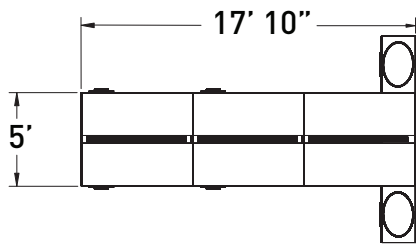

flux open plan

FLT105 adjustable benching with storage support

MODEL	DESCRIPTION	QTY	PRICE EA
FLT6072-29B3-2-WS	adjustable height bench surface - dual sided	2	\$3,738
FLT6072-29B3-2-WSIN	adjustable height bench surface - dual sided - inward credenza mount	1	\$3,738
FLT0560-29B3-EPAH	adjustable height end support	1	\$2,432
FLT0960-29B3-EPMAH	adjustable height mid support	2	\$4,434
FLT2260-21B3-ECIN	inward facing adjustable height end support credenza	1	\$2,073
FLT2236-21F6	22 x 36 box/lateral file pedestal	2	\$1,100
FLB2029OVCUSH	20d x 29w oval cushion, COM	2	\$237
FLT1816-25FMP	box/box/file mobile pedestal	4	\$1,122
FLB60-23B3-EMTK	23" h x 60" w tackboard edge mount privacy screen	6	\$995
TOTAL LIST			\$37,719