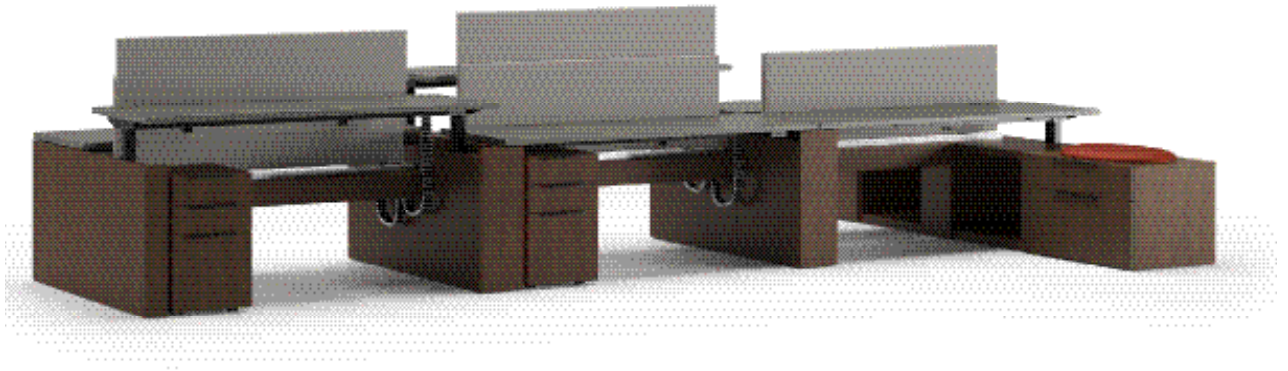

flux open plan

FLT105 adjustable benching with storage support

MODEL	DESCRIPTION	QTY	PRICE EA
FLT6072-29B3-2-WS	adjustable height bench surface - dual sided	2	\$3,944
FLT6072-29B3-2-WSIN	adjustable height bench surface - dual sided - inward credenza mount	1	\$3,944
FLT0560-29B3-EPAH	adjustable height end support	1	\$2,566
FLT0960-29B3-EPMAH	adjustable height mid support	2	\$4,678
FLT2260-21B3-ECIN	inward facing adjustable height end support credenza	1	\$2,188
FLT2236-21F6	22 x 36 box/lateral file pedestal	2	\$1,161
FLB2029OVCUSH	20d x 29w oval cushion, COM	2	\$251
FLT1816-25FMP	box/box/file mobile pedestal	4	\$1,184
FLB60-23B3-EMTK	23" h x 60" w tackboard edge mount privacy screen	6	\$1,050
TOTAL LIST			\$39,802