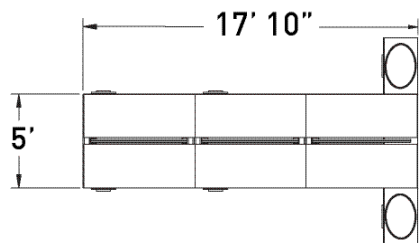

flux open plan

FLT105 adjustable benching with storage support

MODEL	DESCRIPTION	QTY	PRICE EA
FLT6072-29B3-2-WS	adjustable height bench surface - dual sided	2	\$3,944
FLT6072-29B3-2-WSIN	adjustable height bench surface - dual sided - inward credenza mount	1	\$3,944
FLT0560-29B3-EPAH	adjustable height end support	1	\$2,566
FLT0960-29B3-EPMAH	adjustable height mid support	2	\$4,678
FLT2260-21B3-ECIN	inward facing adjustable height end support credenza	1	\$2,188
FLT2236-21F6	22 x 36 box/lateral file pedestal	2	\$1,161
FLB2029OVCUSH	20d x 29w oval cushion, COM	2	\$251
FLT1816-25FMP	box/box/file mobile pedestal	4	\$1,184
FLB60-23B3-EMTK	23" h x 60" w tackboard edge mount privacy screen	6	\$1,050
TOTAL LIST			\$39,802