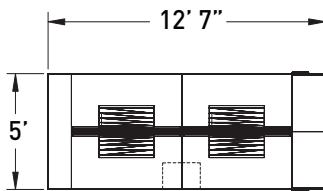

flux open plan

FLT106 fixed benching with privacy hoods

MODEL	DESCRIPTION	QTY	PRICE EA
FLT6060-29B1-2-WS	bench surface - dual sided	2	\$1,811
FLB0260-29B1-EFM	mid support frame	1	\$758
FLT1360-29B1-EFBS	end support storage cabinet - below worksurface	1	\$1,517
FLT3018-48L5SAL	48" h box/file, side access shelf, left	1	\$2,406
FLT3018-48L5SAR	48" h box/file, side access shelf, right	1	\$2,406
FLB2202-29B1-BRSP	mid support storage tower bracket	1	\$369
FLT1208-19SUSP	suspended storage	2	\$983
FLB60-13B1-APS	12" h acrylic privacy screen	2	\$660
FLB3012-29CAN	privacy hood - edge mount	4	\$936
TOTAL LIST			\$18,108