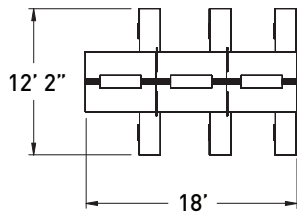

flux open plan

FLT107 fixed benching with center mounted storage

MODEL	DESCRIPTION	QTY	PRICE EA
FLT6072-29B1-2-WS	bench surface - dual sided	3	\$1,885
FLB0260-29B1-EFA	end support frame	2	\$605
FLT0926-29B1-MSTC	mid support technology cabinet	2	\$1,301
FLT1342-19B1-CMSUL	center mount storage cabinet - dual sided open compartments	3	\$654
FLT2260-21F06	box/lateral file and open storage credenza, right	3	\$1,769
FLT2260-21F60	box/lateral file and open storage credenza, left	3	\$1,769
FLB30-19B1-APS	18" h acrylic privacy screen	2	\$473
GPB2422PDP	portable slide on screen	4	\$685
TOTAL LIST			\$25,729