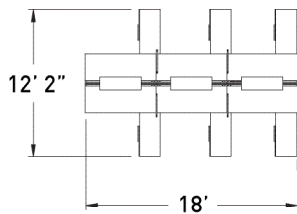

flux open plan

FLT107 fixed benching with center mounted storage

MODEL	DESCRIPTION	QTY	PRICE EA
FLT6072-29B1-2-WS	bench surface - dual sided	3	\$1,989
FLB0260-29B1-EFA	end support frame	2	\$639
FLT0926-29B1-MSTC	mid support technology cabinet	2	\$1,373
FLT1342-19B1-CMSUL	center mount storage cabinet - dual sided open compartments	3	\$690
FLT2260-21F06	box/lateral file and open storage credenza, right	3	\$1,867
FLT2260-21F60	box/lateral file and open storage credenza, left	3	\$1,867
FLB30-19B1-APS	18" h acrylic privacy screen	2	\$500
GPB2422PDP	portable slide on screen	4	\$723
TOTAL LIST			\$27,155