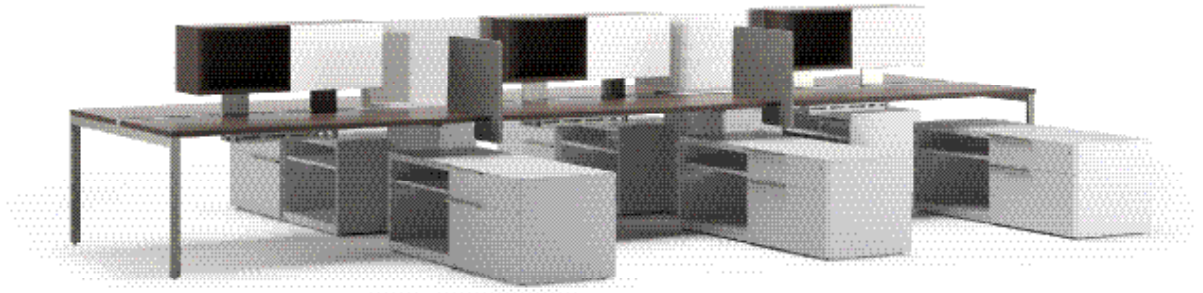

flux open plan

FLT107 fixed benching with center mounted storage

MODEL	DESCRIPTION	QTY	PRICE EA
FLT6072-29B1-2-WS	bench surface - dual sided	3	\$1,989
FLB0260-29B1-EFA	end support frame	2	\$639
FLT0926-29B1-MSTC	mid support technology cabinet	2	\$1,373
FLT1342-19B1-CMSUL	center mount storage cabinet - dual sided open compartments	3	\$690
FLT2260-21F06	box/lateral file and open storage credenza, right	3	\$1,867
FLT2260-21F60	box/lateral file and open storage credenza, left	3	\$1,867
FLB30-19B1-APS	18" h acrylic privacy screen	2	\$500
GPB2422PDP	portable slide on screen	4	\$723
TOTAL LIST			\$27,155