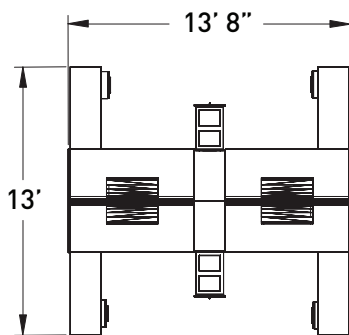

flux open plan

FLT108 fixedl station with shared pantry storage

MODEL	DESCRIPTION	QTY	PRICE EA
FLT6072-29B1-2-WS	bench surface - dual sided	2	\$1,885
FLB0260-28B1-EFA	end support frame	2	\$605
FLT1848-29B1-RRWL	runoff return worksurface, left	2	\$932
FLT1848-29B1-RRWR	runoff return worksurface, right	2	\$932
FLT3018-48PTE	48" h pantry drawer, dual user	2	\$2,317
FLT0260-48B2-EPA	end support panel	2	\$827
FLT1816-21FMPT	box/file mobile pedestal/top storage	4	\$1,107
FLB3012-29CAN	privacy hood - edge mount	4	\$936
TOTAL LIST			\$23,168