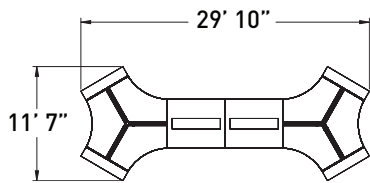

flux open plan

FLT110 fixed extended six pack with storage

MODEL	DESCRIPTION	QTY	PRICE EA
FLT60101-29B1-3-WS	bench surface - 120°	2	\$6,026
FLT6072-29B1-2-WS	bench surface - dual sided	2	\$1,885
FLT1360-42B1-EFCS	end support storage cabinet - above worksurface	2	\$1,571
FLT1360-29B1-EFBS	end support storage cabinet - below worksurface	2	\$1,517
FLB0260-29B1-EFM	mid support frame	3	\$758
FLT1360-19B1-CMSUL	center mount storage cabinet - dual sided open compartments	1	\$742
FLT1360-19B1-CMSUR	center mount storage cabinet - dual sided open compartments	1	\$742
FLB48-20B1-RMTK	tackboard privacy screen, COM	6	\$948
TOTAL LIST			\$31,444