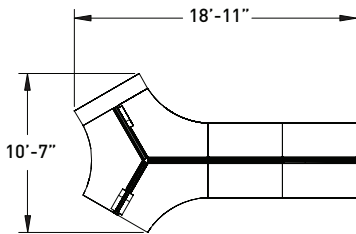

flux open plan

FLT111 fixed 120 with dual storage

MODEL	DESCRIPTION	QTY	PRICE EA
FLT60101-29B1-3-WS	bench surface - 120 deg	1	\$6,026
FLT6060-29B1-2-WS	bench surface - dual sided	2	\$1,811
FLB0260-29B1-EFA	end support frame	2	\$605
FLB0260-29B1-EFM	mid support frame	2	\$758
FLT1360-42B1-EFCS	end support storage cabinet - above surface	1	\$1,571
FLT1354-19B-1CMSUL	center mount storage cabinet - dual sided	2	\$707
FLB48-13B1-RMTK	12"h x 48"w tackboard, COM	3	\$884
FLB0223-15ASW	accessory slat wall	3	\$270
FLB0406-02DSH	dish accessory	6	\$166
FLB0413-02FIL	file hanger accessory	3	\$175
TOTAL LIST			\$20,435