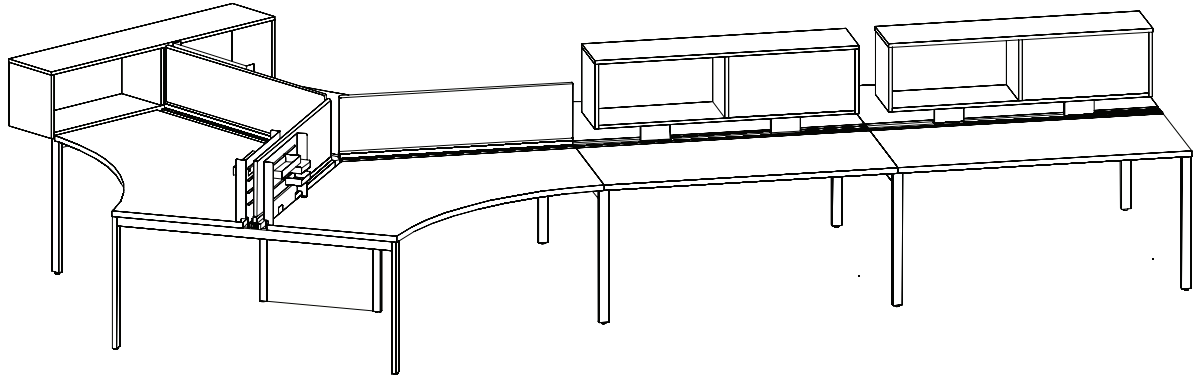

flux open plan

FLT111 fixed 120 with dual storage

MODEL	DESCRIPTION	QTY	PRICE EA
FLT60101-29B1-3-WS	bench surface - 120 deg	1	\$6,026
FLT6060-29B1-2-WS	bench surface - dual sided	2	\$1,811
FLB0260-29B1-EFA	end support frame	2	\$605
FLB0260-29B1-EFM	mid support frame	2	\$758
FLT1360-42B1-EFCS	end support storage cabinet - above surface	1	\$1,571
FLT1354-19B-1CMSUL	center mount storage cabinet - dual sided	2	\$707
FLB48-13B1-RMTK	12"h x 48"w tackboard, COM	3	\$884
FLB0223-15ASW	accessory slat wall	3	\$270
FLB0406-02DSH	dish accessory	6	\$166
FLB0413-02FIL	file hanger accessory	3	\$175
TOTAL LIST			\$20,435