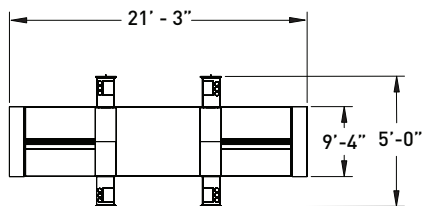

flux open plan

FLT112 fixed benching with storage and meeting table

MODEL	DESCRIPTION	QTY	PRICE EA
FLT6060-29B1-2-WS	bench surface - dual sided	2	\$1,811
FLT6072-29B1-1-WS	table surface	1	\$1,472
FLT3018-48PTAR	48" h pantry drawer - filing and wardrobe, right	2	\$2,285
FLT3018-48PTAL	48" h pantry drawer - filing and wardrobe, left	2	\$2,285
FLB30-18B1-FTK	tack panel	4	\$151
FLT1360-42B1-EFCS	end support storage cabinet, above worksurface	2	\$1,571
FLB0260-29B1-EFA	end support frame	4	\$605
FLB60-13B1-RMTK	12" h upholstered tackboard privacy screen, COM	2	\$965
TOTAL LIST			\$22,330