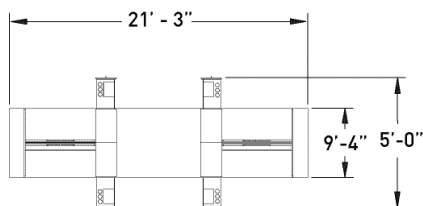

flux open plan

FLT112 fixed benching with storage and meeting table

MODEL	DESCRIPTION	QTY	PRICE EA
FLT6060-29B1-2-WS	bench surface - dual sided	2	\$1,911
FLT6072-29B1-1-WS	table surface	1	\$1,553
FLT3018-48PTAR	48"h pantry drawer - filing and wardrobe, right	2	\$2,411
FLT3018-48PTAL	48"h pantry drawer - filing and wardrobe, left	2	\$2,411
FLB30-18B1-FTK	tack panel	4	\$160
FLT1360-42B1-EFCS	end support storage cabinet, above worksurface	2	\$1,658
FLB0260-29B1-EFA	end support frame	4	\$639
FLB60-13B1-RMTK	12"h upholstered tackboard privacy screen, COM	2	\$1,019
TOTAL LIST			\$23,569