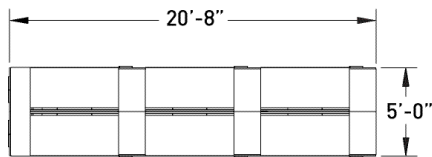

## FLT113 fixed benching with storage support

MODEL	DESCRIPTION	QTY	PRICE EA
FLT6060-29B1-2-WS	bench surface - dual sided	3	\$1,911
FLT3018-48L5DL	48" h box/file, storage cabinet, left	3	\$2,416
FLT3018-48L5DR	48" h box/file, storage cabinet, right	3	\$2,416
FLB30-18B1-FTK	tack panel	6	\$160
FLT2260-21B1-EFDLC	end support four door storage credenza; flush legs	1	\$2,170
FLB2202-29B1-BRSP	mid support storage tower bracket	5	\$356
FLB60-19B1-RMTK	18" h upholstered privacy screen, COM	3	\$1,064
<b>TOTAL LIST</b>			<b>\$26,551</b>