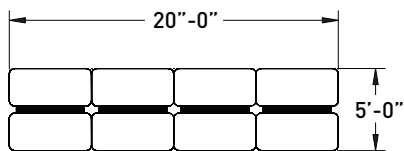

## FLT114 adjustable H-frame

MODEL	DESCRIPTION	QTY	PRICE EA
FLT6060-29B4-AHHT	adjustable height h-frame bench surface - dual sided	4	\$4,974
FLB6015-B4-CON	h-frame ganging connector	3	\$353
FLB42-20B4-RMTK	20" h upholstered tackboard privacy screen, COM	4	\$921
<b>TOTAL LIST</b>			<b>\$24,639</b>