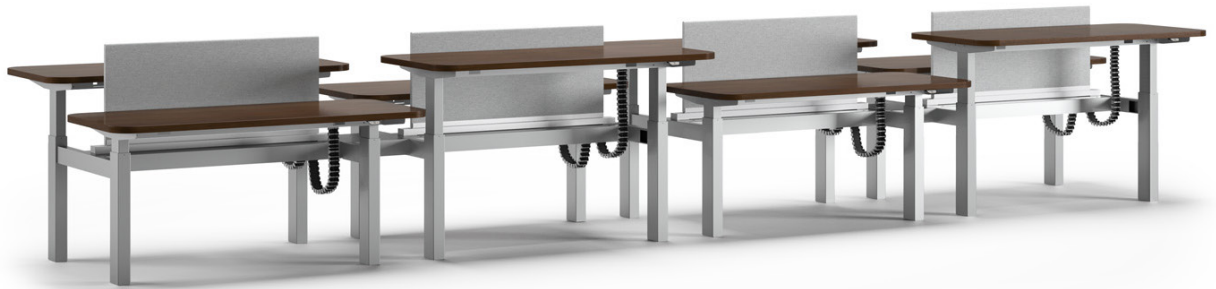

# flux open plan

## FLT114 adjustable H-frame

MODEL	DESCRIPTION	QTY	PRICE EA
FLT6060-29B4-AHHT	adjustable height h-frame bench surface - dual sided	4	\$4,974
FLB6015-B4-CON	h-frame ganging connector	3	\$353
FLB42-20B4-RMTK	20" h upholstered tackboard privacy screen, COM	4	\$921
<b>TOTAL LIST</b>			<b>\$24,639</b>