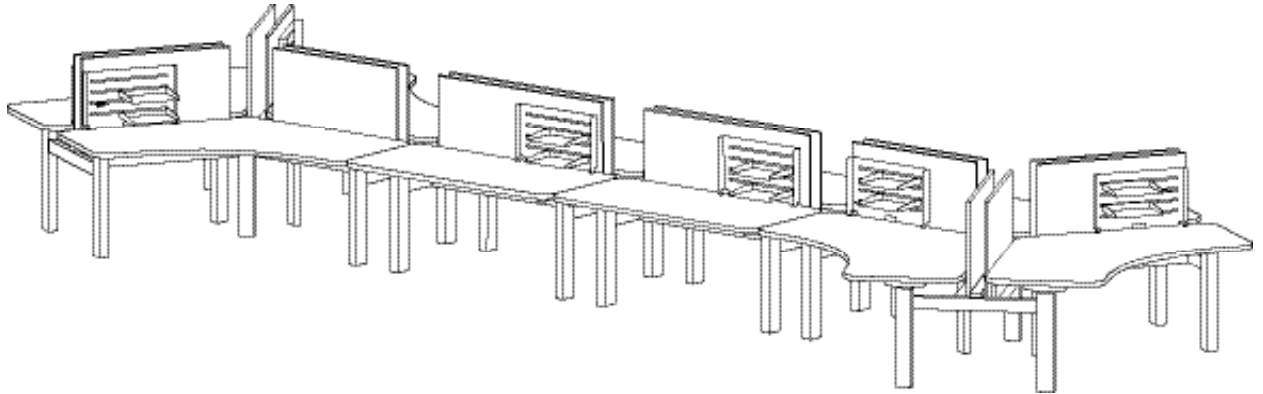

flux open plan

FLT115 adjustable H-frame 120

MODEL	DESCRIPTION	QTY	PRICE EA
FLT60101-29B4-AHHT	adjustable height h-frame bench unit - 120 deg	2	\$12,878
FLT6060-29B4-AHHT	adjustable height h-frame bench unit - dual sided	2	\$5,248
FLB6015-B4-CON	h-frame ganging connector	3	\$373
FLB48-23B4-EMTK	23"h edge mount tackboard, COM	4	\$994
FLB42-23B4-EMTK	23"h edge mount tackboard, COM	12	\$968
FLB0223-15ASW	accessory slat wall	10	\$285
FLB0303-02MDD	mobile device dock accessory	10	\$171
FLB0912-02TRY	paper tray accessory	20	\$193
TOTAL LIST			\$61,383