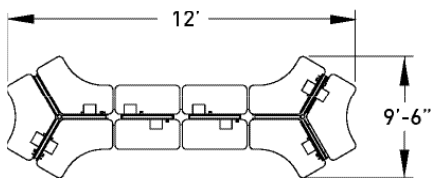

flux open plan

FLT115 adjustable H-frame 120

MODEL	DESCRIPTION	QTY	PRICE EA
FLT60101-29B4-AHHT	adjustable height h-frame bench unit - 120 deg	2	\$12,878
FLT6060-29B4-AHHT	adjustable height h-frame bench unit - dual sided	2	\$5,248
FLB6015-B4-CON	h-frame ganging connector	3	\$373
FLB48-23B4-EMTK	23"h edge mount tackboard, COM	4	\$994
FLB42-23B4-EMTK	23"h edge mount tackboard, COM	12	\$968
FLB0223-15ASW	accessory slat wall	10	\$285
FLB0303-02MDD	mobile device dock accessory	10	\$171
FLB0912-02TRY	paper tray accessory	20	\$193
TOTAL LIST			\$61,383