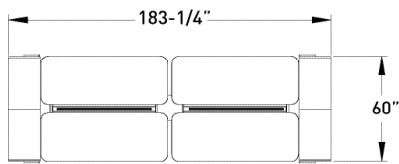

flux open plan

FLV102 adjustable h frame with side storage

MODEL	DESCRIPTION	QTY	PRICE EA
FLV6072-29B4-AHHT	adjustable height h-frame bench unit - dual sided	2	\$5,988
FLV3018-48L5DL	48"h box/file, storage cabinet, left	2	\$3,048
FLB6015-B4-CON	h-frame ganging connector	1	\$373
FLV3018-48L5DR	48"h box/file, storage cabinet, right	2	\$3,048
FLB54-26B4-RMTK	26"h x 54"w tackboard privacy screen, COM	2	\$1,076
TOTAL LIST			\$26,693