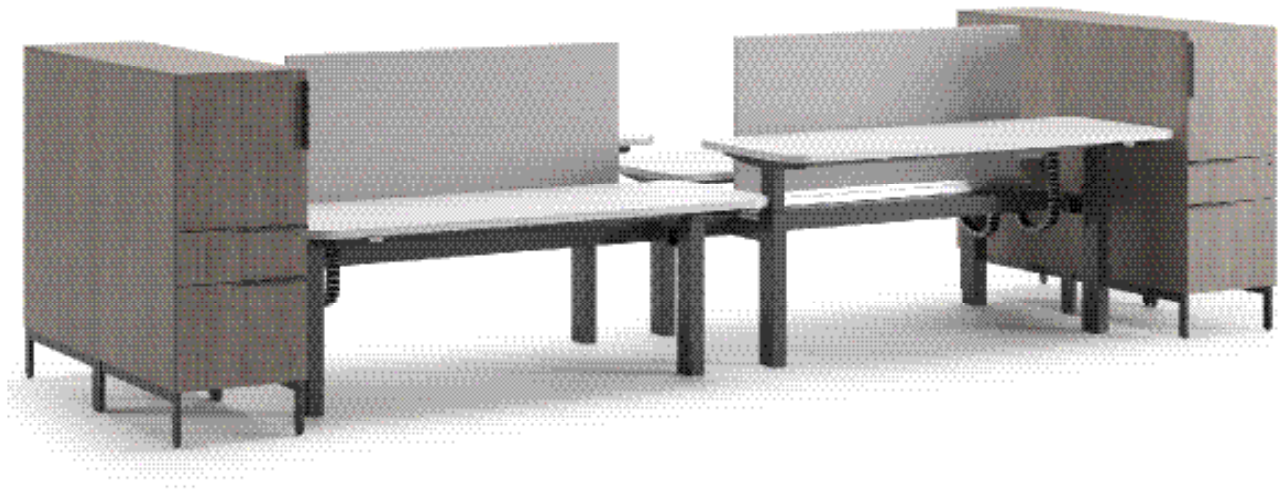

flux open plan

FLV102 adjustable h frame with side storage

MODEL	DESCRIPTION	QTY	PRICE EA
FLV6072-29B4-AHHT	adjustable height h-frame bench unit - dual sided	2	\$5,988
FLV3018-48L5DL	48"h box/file, storage cabinet, left	2	\$3,048
FLB6015-B4-CON	h-frame ganging connector	1	\$373
FLV3018-48L5DR	48"h box/file, storage cabinet, right	2	\$3,048
FLB54-26B4-RMTK	26"h x 54"w tackboard privacy screen, COM	2	\$1,076
TOTAL LIST			\$26,693