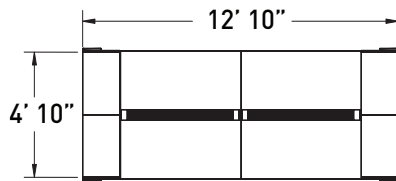

flux open plan

FLV103 adjustable benching with side storage

MODEL	DESCRIPTION	QTY	PRICE EA
FLV6060-29B3-2-WS	adjustable height bench surface - dual sided	2	\$4,103
FLV3018-48F1DL	48"h box/box/bile, storage cabinet, left	2	\$2,399
FLV3018-48F1DR	48"h box/box/bile, storage cabinet, right	2	\$2,399
FLV0560-29B3-EPAH	adjustable height end support	2	\$2,870
FLV0960-29B3-EPMAH	adjustable height mid support	1	\$5,099
FLB48-17B3-EMTK	23"h x 60"w tackboard edge mount privacy screen, COM	4	\$921
TOTAL LIST			\$32,325