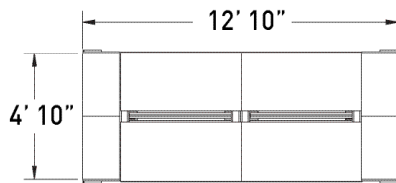

flux open plan

FLV103 adjustable benching with side storage

MODEL	DESCRIPTION	QTY	PRICE EA
FLV6060-29B3-2-WS	adjustable height bench surface - dual sided	2	\$4,329
FLV3018-48F1DL	48"h box/box/bile, storage cabinet, left	2	\$2,531
FLV3018-48F1DR	48"h box/box/bile, storage cabinet, right	2	\$2,531
FLV0560-29B3-EPAH	adjustable height end support	2	\$3,028
FLV0960-29B3-EPMAH	adjustable height mid support	1	\$5,380
FLB48-17B3-EMTK	23"h x 60"w tackboard edge mount privacy screen, COM	4	\$972
TOTAL LIST			\$34,106