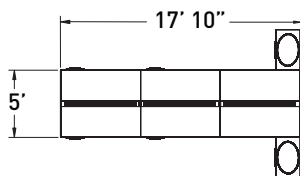

flux open plan

FLV105 adjustable benching with storage support

MODEL	DESCRIPTION	QTY	PRICE EA
FLV6072-29B3-2-WS	adjustable height bench surface - dual sided	2	\$4,361
FLV6072-29B3-2-WSIN	adjustable height bench surface - dual sided inward credenza mount	1	\$4,361
FLV0560-29B3-EPAH	adjustable height end support	1	\$2,870
FLV0960-29B3-EPMAH	adjustable height mid support	2	\$5,099
FLV2260-21B3-ECIN	inward facing adjustable height end support credenza	1	\$2,652
FLV2236-21F6	22 x 36 box/lateral file pedestal	2	\$1,536
FLB2029OVCUSH	20d x 29w oval cushion, COM	2	\$237
FLV1816-25FMP	box/box/file mobile pedestal	4	\$1,504
FLB60-23B3-EMTK	23" h x 60" w tackboard edge mount privacy screen	6	\$995
TOTAL LIST			\$44,335