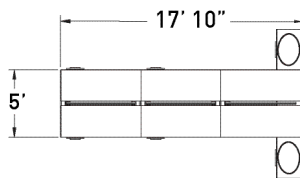

## FLV105 adjustable benching with storage support

MODEL	DESCRIPTION	QTY	PRICE EA
FLV6072-29B3-2-WS	adjustable height bench surface - dual sided	2	\$4,601
FLV6072-29B3-2-WSIN	adjustable height bench surface - dual sided inward credenza mount	1	\$4,601
FLV0560-29B3-EPAH	adjustable height end support	1	\$3,028
FLV0960-29B3-EPMAH	adjustable height mid support	2	\$5,380
FLV2260-21B3-ECIN	inward facing adjustable height end support credenza	1	\$2,798
FLV2236-21F6	22 x 36 box/lateral file pedestal	2	\$1,621
FLB2029OVCUSH	20d x 29w oval cushion, COM	2	\$251
FLV1816-25FMP	box/box/file mobile pedestal	4	\$1,587
FLB60-23B3-EMTK	23" h x 60" w tackboard edge mount privacy screen	6	\$1,050
<b>TOTAL LIST</b>			<b>\$46,781</b>