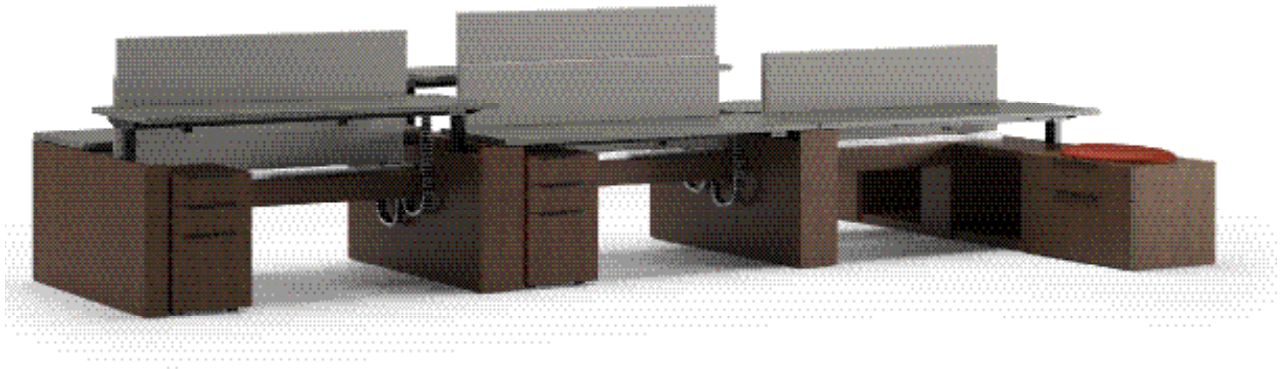

# flux open plan

## FLV105 adjustable benching with storage support

MODEL	DESCRIPTION	QTY	PRICE EA
FLV6072-29B3-2-WS	adjustable height bench surface - dual sided	2	\$4,601
FLV6072-29B3-2-WSIN	adjustable height bench surface - dual sided inward credenza mount	1	\$4,601
FLV0560-29B3-EPAH	adjustable height end support	1	\$3,028
FLV0960-29B3-EPMAH	adjustable height mid support	2	\$5,380
FLV2260-21B3-ECIN	inward facing adjustable height end support credenza	1	\$2,798
FLV2236-21F6	22 x 36 box/lateral file pedestal	2	\$1,621
FLB2029OVCUSH	20d x 29w oval cushion, COM	2	\$251
FLV1816-25FMP	box/box/file mobile pedestal	4	\$1,587
FLB60-23B3-EMTK	23" h x 60" w tackboard edge mount privacy screen	6	\$1,050
<b>TOTAL LIST</b>			<b>\$46,781</b>