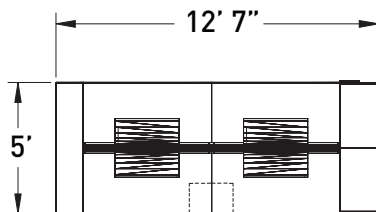

flux open plan

FLV106 fixed benching with privacy hoods

MODEL	DESCRIPTION	QTY	PRICE EA
FLV6060-29B1-2-WS	bench surface - dual sided	2	\$2,509
FLB0260-29B1-EFM	mid support frame	1	\$758
FLV1360-29B1-EFBS	end support storage cabinet - below worksurface	1	\$1,851
FLV3018-48L5SAL	48" h box/file, side access shelf, left	1	\$3,307
FLV3018-48L5SAR	48" h box/file, side access shelf, right	1	\$3,307
FLB2202-29B1-BRSP	mid support storage tower bracket	1	\$369
FLV1208-19SUSP	Flux Suspended Storage	2	\$1,336
FLB60-13B1-APS	12" h acrylic privacy screen	2	\$660
FLB3012-29CAN	privacy hood - edge mount	4	\$936
TOTAL LIST			\$22,411