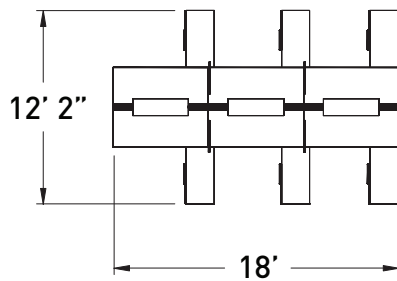

flux open plan

FLV107 fixed benching with center mounted storage

MODEL	DESCRIPTION	QTY	PRICE EA
FLV6072-29B1-2-WS	bench surface - dual sided	3	\$2,612
FLB0260-29B1-EFA	end support frame	2	\$605
FLV0926-29B1-MSTC	mid support technology cabinet	2	\$1,715
FLV1342-19B1-CMSUL	center mount storage cabinet - dual sided open compartments	3	\$1,091
FLV2260-21F06	box/lateral file and open storage credenza, right	3	\$2,368
FLV2260-21F60	box/lateral file and open storage credenza, left	3	\$2,368
FLB30-19B1-APS	18" h acrylic privacy screen	2	\$473
GPB2422PDP	portable slide on screen	4	\$685
TOTAL LIST			\$33,643