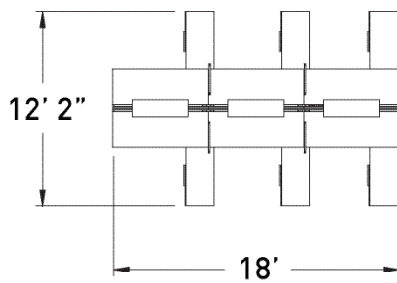

flux open plan

FLV107 fixed benching with center mounted storage

MODEL	DESCRIPTION	QTY	PRICE EA
FLV6072-29B1-2-WS	bench surface - dual sided	3	\$2,756
FLB0260-29B1-EFA	end support frame	2	\$639
FLV0926-29B1-MSTC	mid support technology cabinet	2	\$1,810
FLV1342-19B1-CMSUL	center mount storage cabinet - dual sided open compartments	3	\$1,152
FLV2260-21F06	box/lateral file and open storage credenza, right	3	\$2,499
FLV2260-21F60	box/lateral file and open storage credenza, left	3	\$2,499
FLB30-19B1-APS	18" h acrylic privacy screen	2	\$500
GPB2422PDP	portable slide on screen	4	\$723
TOTAL LIST			\$35,508