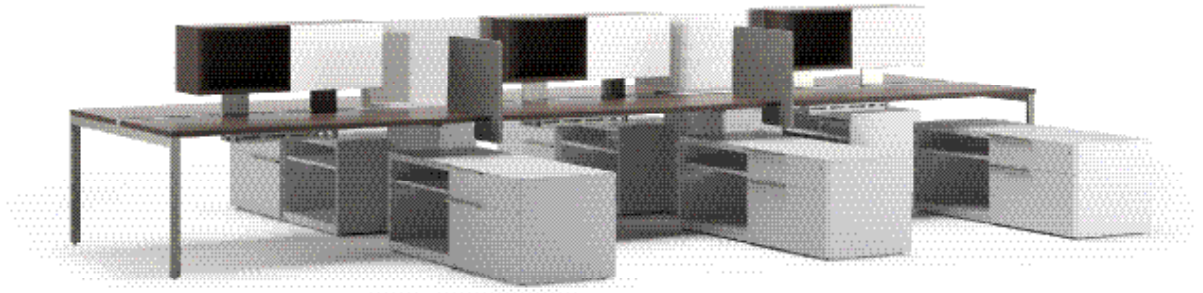

flux open plan

FLV107 fixed benching with center mounted storage

MODEL	DESCRIPTION	QTY	PRICE EA
FLV6072-29B1-2-WS	bench surface - dual sided	3	\$2,756
FLB0260-29B1-EFA	end support frame	2	\$639
FLV0926-29B1-MSTC	mid support technology cabinet	2	\$1,810
FLV1342-19B1-CMSUL	center mount storage cabinet - dual sided open compartments	3	\$1,152
FLV2260-21F06	box/lateral file and open storage credenza, right	3	\$2,499
FLV2260-21F60	box/lateral file and open storage credenza, left	3	\$2,499
FLB30-19B1-APS	18" h acrylic privacy screen	2	\$500
GPB2422PDP	portable slide on screen	4	\$723
TOTAL LIST			\$35,508