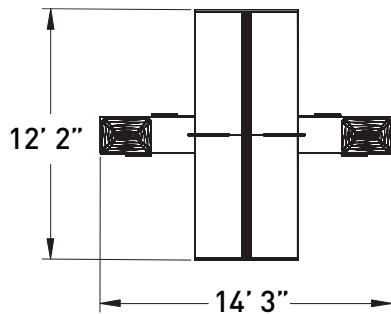

flux open plan

FLV109 fixed benching with end support panels

MODEL	DESCRIPTION	QTY	PRICE EA
FLV6072-29B1-2-WS	bench surface - dual sided	2	\$2,526
FLV0260-48B2-EPA	end support panel	2	\$1,203
FLV0926-29B1-MSTC	mid support technology cabinet	1	\$1,658
FLV2260-21F6F6L	dual sided lateral file credenza	1	\$2,378
FLV2260-21F6F6R	dual sided lateral file credenza	1	\$2,378
FLB2029RECUSH	rectangular cushion, COM	2	\$229
FLB72-19B1-APS	18"h acrylic privacy screen	2	\$1,013
GPB2242PDP	portable slide on screen	2	\$651
TOTAL LIST			\$17,658