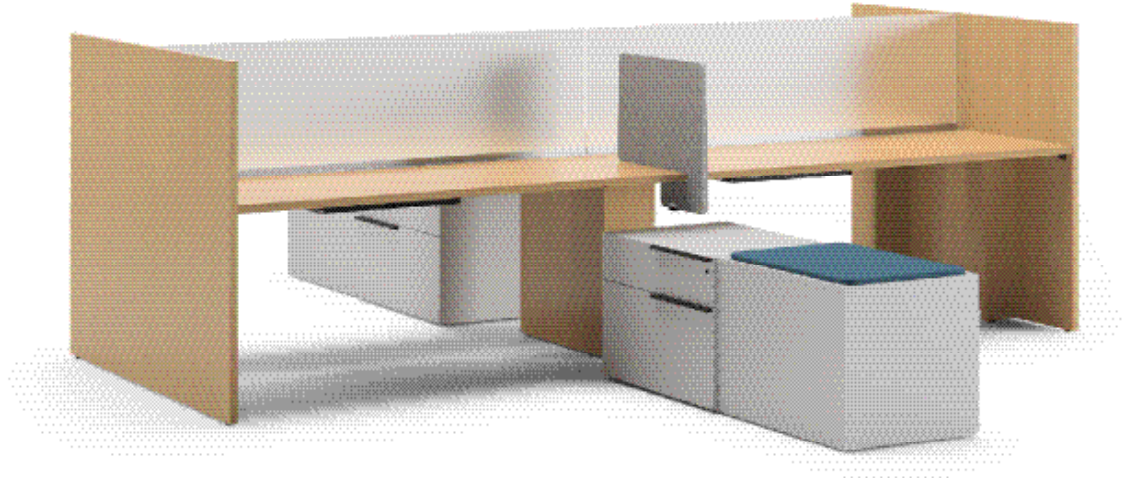

# flux open plan

## FLV109 fixed benching with end support panels

MODEL	DESCRIPTION	QTY	PRICE EA
FLV6072-29B1-2-WS	bench surface - dual sided	2	\$2,756
FLV0260-48B2-EPA	end support panel	2	\$1,313
FLV0926-29B1-MSTC	mid support technology cabinet	1	\$1,810
FLV2260-21F6F6L	dual sided lateral file credenza	1	\$2,595
FLV2260-21F6F6R	dual sided lateral file credenza	1	\$2,595
FLB2029RECUSH	rectangular cushion, COM	2	\$251
FLB72-19B1-APS	18"h acrylic privacy screen	2	\$1,106
GPB2242PDP	portable slide on screen	2	\$723
<b>TOTAL LIST</b>			<b>\$19,298</b>