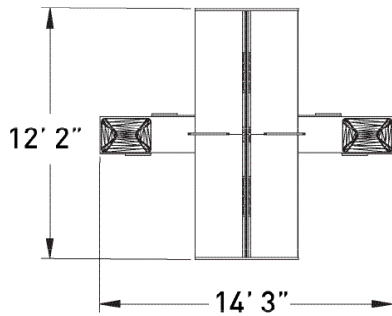

## FLV109 fixed benching with end support panels

MODEL	DESCRIPTION	QTY	PRICE EA
FLV6072-29B1-2-WS	bench surface - dual sided	2	\$2,756
FLV0260-48B2-EPA	end support panel	2	\$1,313
FLV0926-29B1-MSTC	mid support technology cabinet	1	\$1,810
FLV2260-21F6F6L	dual sided lateral file credenza	1	\$2,595
FLV2260-21F6F6R	dual sided lateral file credenza	1	\$2,595
FLB2029RECUSH	rectangular cushion, COM	2	\$251
FLB72-19B1-APS	18"h acrylic privacy screen	2	\$1,106
GPB2242PDP	portable slide on screen	2	\$723
<b>TOTAL LIST</b>			<b>\$19,298</b>