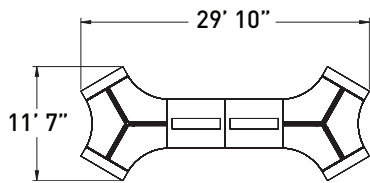

flux open plan

FLV110 fixed extended six pack with storage

MODEL	DESCRIPTION	QTY	PRICE EA
FLV60101-29B1-3-WS	bench surface - 120°	2	\$7,066
FLV6072-29B1-2-WS	bench surface - dual sided	2	\$2,612
FLV1360-42B1-EFCS	end support storage cabinet - above worksurface	2	\$1,939
FLV1360-29B1-EFBS	end support storage cabinet - below worksurface	2	\$1,851
FLB0260-29B1-EFM	mid support frame	3	\$758
FLV1360-19B1-CMSUL	center mount storage cabinet - dual sided open compartments	1	\$1,233
FLV1360-19B1-CMSUR	center mount storage cabinet - dual sided open compartments	1	\$1,233
FLB48-20B1-RMTK	tackboard privacy screen, COM	6	\$948
TOTAL LIST			\$37,364