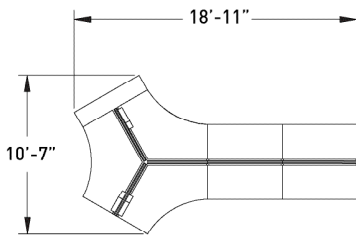

flux open plan

FLV111 fixed 120 with dual storage

MODEL	DESCRIPTION	QTY	PRICE EA
FLV60101-29B1-3-WS	bench surface - 120 deg	1	\$7,066
FLV6060-29B1-2-WS	bench surface - dual sided	2	\$2,509
FLB0260-29B1-EFA	end support frame	2	\$605
FLB0260-29B1-EFM	mid support frame	2	\$758
FLV1360-42B1-EFCS	end support storage cabinet - above surface	1	\$1,939
FLV1354-19B1-CMSUL	center mount storage cabinet - dual sided	2	\$1,180
FLB48-13B1-RMTK	12"h x 48"w tackboard, COM	3	\$915
FLB0223-15ASW	accessory slat wall	3	\$270
FLB0406-02DSH	dish accessory	6	\$166
FLB0413-02FIL	file hanger accessory	3	\$175
TOTAL LIST			\$24,185