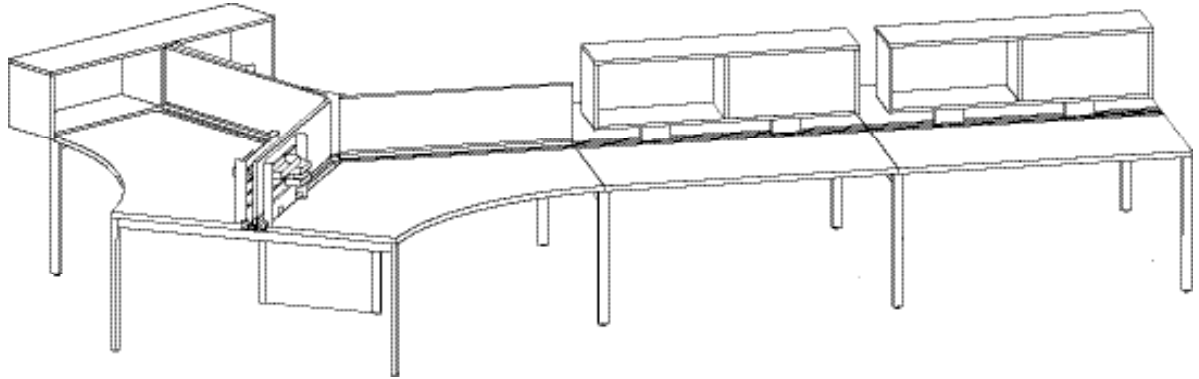

flux open plan

FLV111 fixed 120 with dual storage

MODEL	DESCRIPTION	QTY	PRICE EA
FLV60101-29B1-3-WS	bench surface - 120 deg	1	\$7,066
FLV6060-29B1-2-WS	bench surface - dual sided	2	\$2,509
FLB0260-29B1-EFA	end support frame	2	\$605
FLB0260-29B1-EFM	mid support frame	2	\$758
FLV1360-42B1-EFCS	end support storage cabinet - above surface	1	\$1,939
FLV1354-19B1-CMSUL	center mount storage cabinet - dual sided	2	\$1,180
FLB48-13B1-RMTK	12"h x 48"w tackboard, COM	3	\$915
FLB0223-15ASW	accessory slat wall	3	\$270
FLB0406-02DSH	dish accessory	6	\$166
FLB0413-02FIL	file hanger accessory	3	\$175
TOTAL LIST			\$24,185