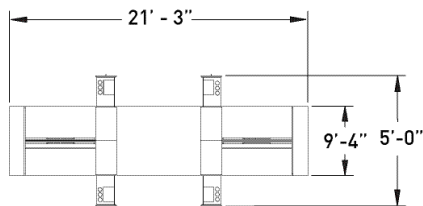

flux open plan

FLV112 fixed benching with storage and meeting table

MODEL	DESCRIPTION	QTY	PRICE EA
FLV6060-29B1-2-WS	bench surface - dual sided	2	\$2,509
FLV6072-29B1-1-WS	table surface	1	\$1,926
FLV3018-48PTAR	48" h pantry drawer - filing and wardrobe, right	2	\$2,940
FLV3018-48PTAL	48" h pantry drawer - filing and wardrobe, left	2	\$2,940
FLB30-18B1-FTK	tack panel	4	\$151
FLV1360-42B1-EFCS	end support storage cabinet, above worksurface	2	\$1,939
FLB0260-29B1-EFA	end support frame	4	\$605
FLB60-13B1-RMTK	12" h upholstered tackboard privacy screen, COM	2	\$965
TOTAL LIST			\$27,536