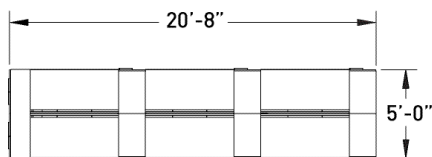

flux open plan

FLV113 fixed benching with storage support

MODEL	DESCRIPTION	QTY	PRICE EA
FLV6060-29B1-2-WS	bench surface - dual sided	3	\$2,509
FLV3018-48L5DL	48" h box/file, storage cabinet, left	3	\$2,889
FLV3018-48L5DR	48" h box/file, storage cabinet, right	3	\$2,889
FLB30-18B1-FTK	tack panel	6	\$151
FLV2260-21B1-EFDLC	end support four door storage credenza; flush legs	1	\$2,842
FLB2202-29B1-BRSP	mid support storage tower bracket	5	\$369
FLB60-19B1-RMTK	18" h upholstered privacy screen, COM	3	\$1,008
TOTAL LIST			\$33,478