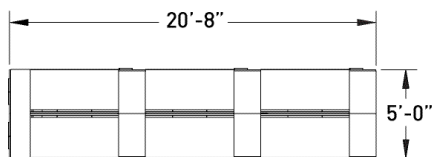

flux open plan

FLV113 fixed benching with storage support

MODEL	DESCRIPTION	QTY	PRICE EA
FLV6060-29B1-2-WS	bench surface - dual sided	3	\$2,647
FLV3018-48L5DL	48" h box/file, storage cabinet, left	3	\$3,048
FLV3018-48L5DR	48" h box/file, storage cabinet, right	3	\$3,048
FLB30-18B1-FTK	tack panel	6	\$160
FLV2260-21B1-EFDLC	end support four door storage credenza; flush legs	1	\$2,999
FLB2202-29B1-BRSP	mid support storage tower bracket	5	\$390
FLB60-19B1-RMTK	18" h upholstered privacy screen, COM	3	\$1,064
TOTAL LIST			\$35,330