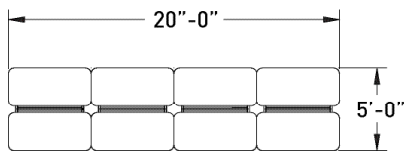

flux open plan

FLV114 adjustable H-frame

MODEL	DESCRIPTION	QTY	PRICE EA
FLV6060-29B4-AHHT	adjustable height h-frame bench surface - dual sided	4	\$5,451
FLB6015-B4-CON	h-frame ganging connector	3	\$353
FLB42-20B4-RMTK	20"h upholstered tackboard privacy screen, COM	4	\$921
TOTAL LIST			\$26,547