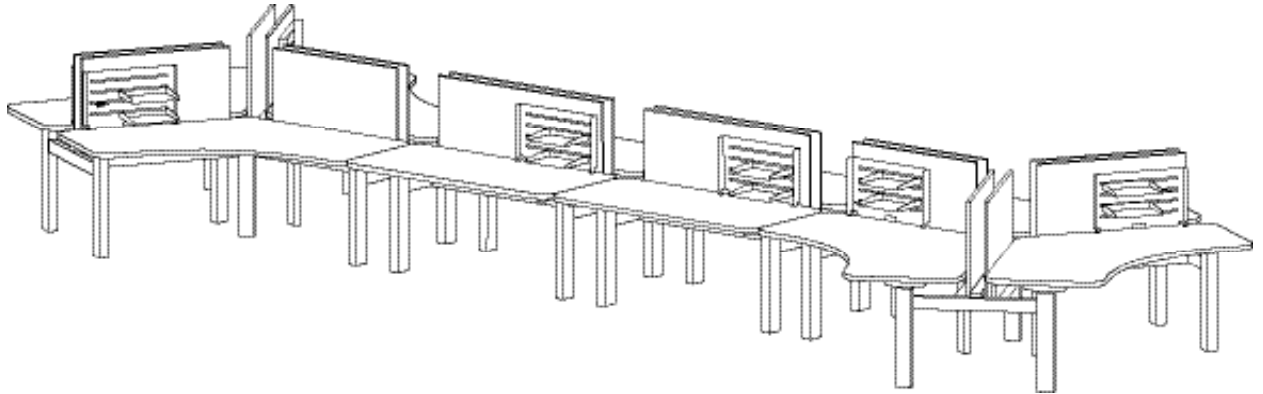

flux open plan

FLV115 adjustable H-frame 120

MODEL	DESCRIPTION	QTY	PRICE EA
FLV60101-29B4-AHHT	adjustable height h-frame bench unit - 120 deg	2	\$13,921
FLV6060-29B4-AHHT	adjustable height h-frame bench unit - dual sided	2	\$5,751
FLB6015-B4-CON	h-frame ganging connector	3	\$373
FLB48-23B4-EMTK	23" h edge mount tackboard, COM	4	\$994
FLB42-23B4-EMTK	23" h edge mount tackboard, COM	12	\$968
FLB0223-15ASW	accessory slat wall	10	\$285
FLB0303-02MDD	mobile device dock accessory	10	\$171
FLB0912-02TRY	paper tray accessory	20	\$193
TOTAL LIST			\$64,475