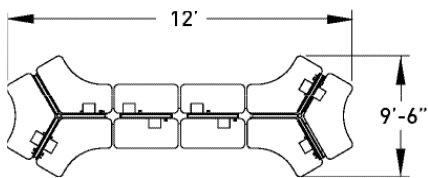

flux open plan

FLV115 adjustable H-frame 120

MODEL	DESCRIPTION	QTY	PRICE EA
FLV60101-29B4-AHHT	adjustable height h-frame bench unit - 120 deg	2	\$13,921
FLV6060-29B4-AHHT	adjustable height h-frame bench unit - dual sided	2	\$5,751
FLB6015-B4-CON	h-frame ganging connector	3	\$373
FLB48-23B4-EMTK	23" h edge mount tackboard, COM	4	\$994
FLB42-23B4-EMTK	23" h edge mount tackboard, COM	12	\$968
FLB0223-15ASW	accessory slat wall	10	\$285
FLB0303-02MDD	mobile device dock accessory	10	\$171
FLB0912-02TRY	paper tray accessory	20	\$193
TOTAL LIST			\$64,475