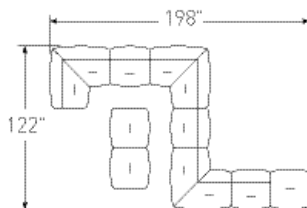

MT001 inline modular lounge with 90° corners

MODEL	DESCRIPTION	QTY	PRICE EA
MTL300	inline bench, com	3	\$1,308
MTL301	inline club chair, com	3	\$1,607
MT0901	90° convex corner, com	1	\$2,887
MTI901	90° concave corner, com	2	\$2,982
TOTAL LIST			\$17,596