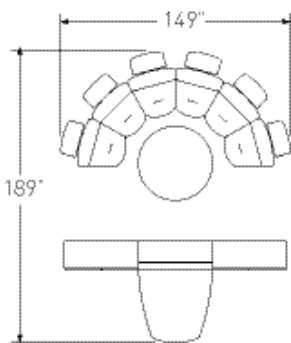

MT003 concave work-shelf lounge with conical table, freestanding media table and bookcases

MODEL	DESCRIPTION	QTY	PRICE EA
MTT4866-28MACW	media table - TFL laminate	1	\$4,928
MTT1848-58SDC	bookcase storage - laminate	2	\$1,464
MTVF48ROUN	conical base work table	1	\$2,064
MTI304	30° concave club chair with veneer work shelf, com	6	\$2,412
PX800L	proxy swivel chair, com	3	\$1,109
TOTAL LIST			\$27,719