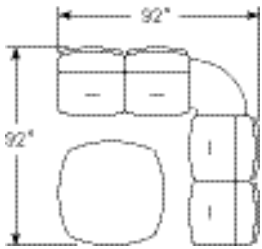

MT004 inline modular lounge with privacy screen and conical work table

MODEL	DESCRIPTION	QTY	PRICE EA
MTL306	inline club chair with privacy screen, com	4	\$2,156
MTV2525DTC	linking drum table - veneer	1	\$2,901
MTVF48SQCL	conical base work table	1	\$2,064
TOTAL LIST			\$13,589