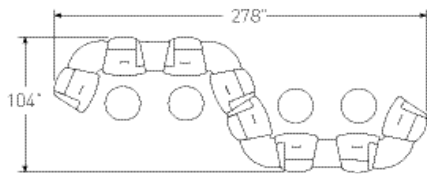

MT005 modular convex lounge with linking tables and pull-up tables

MODEL	DESCRIPTION	QTY	PRICE EA
MT0221UAR	22-1/2° convex club chair with arm right, com	4	\$1,767
MT0221UAL	22-1/2° convex club chair with arm left, com	4	\$1,767
MTV2525DTC	linking drum table - veneer	4	\$2,901
MTV2222DTW	linking drum table - veneer	2	\$1,348
MTVP26ROUN	conical base pull-up table	4	\$1,379
TOTAL LIST			\$33,952