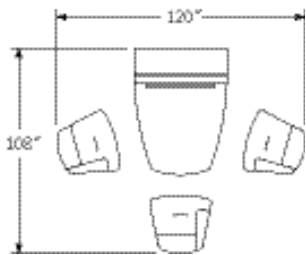

MT006 convex lounge with freestanding media table

MODEL	DESCRIPTION	QTY	PRICE EA
MT0221UAR	22-1/2° convex club chair with arm right, com	2	\$1,767
MT0221UAL	22-1/2° convex club chair with arm left, com	1	\$1,767
MTT4866-28MACW	media table - HPL laminate	1	\$5,080
TOTAL LIST			\$10,381