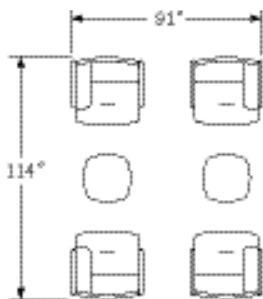

MT009 freestanding privacy lounge with conical pull-up tables

MODEL	DESCRIPTION	QTY	PRICE EA
MTL305UAL	inline club chair with arm left and privacy surround, com	2	\$2,909
MTL305UAR	inline club chair with arm right and privacy surround, com	2	\$2,909
MTVP22SQCL	conical base pull-Up table	2	\$1,357
TOTAL LIST			\$14,350