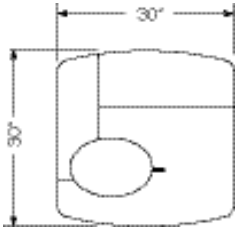

MT010 single club chair with tablet arm and power

MODEL	DESCRIPTION	QTY	PRICE EA
MTL301UAR	inline club chair with arm, right, com optional oval tablet and power	1	\$2,991
	TOTAL LIST		\$2,991