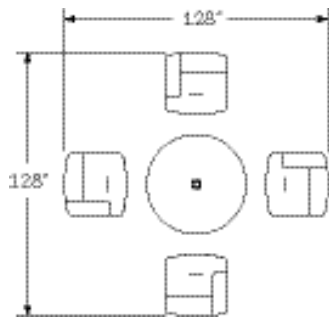

**MT011** freestanding lounge with conical table

MODEL	DESCRIPTION	QTY	PRICE EA
MTL301UAR	inline club chair with arm, right, com	4	\$1,793
MTVF48ROUN	48" round conical table with optional power	1	\$2,064
EC23	Moire power unit with (3) 110 outlets and dual USB port	1	\$559
<b>TOTAL LIST</b>			<b>\$9,795</b>