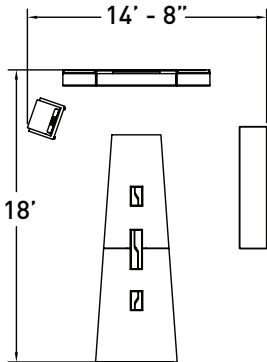

**NAT001** laminate view table for presentation with power

MODEL	DESCRIPTION	QTY	PRICE EA
NAT60168-30VTPB	view 2pc table with 2 panel bases; reverse bevel edge	1	\$9,501
NAT2090-36SCD	buffet credenza	1	\$3,691
NAT1224-74SSUR	open shelf tower, right	1	\$1,637
NAT1224-74SSUL	open shelf tower, left	1	\$1,637
NAT1260-74CMUF	media wall with TV bracket	1	\$2,060
NAT2026-47LES	mobile lectern with storage	1	\$3,303
EC37	oasis mini power unit	2	\$1,213
EC40	large storage unit	1	\$896
EC36	cove power unit	1	\$696
<b>TOTAL LIST</b>			<b>\$25,847</b>