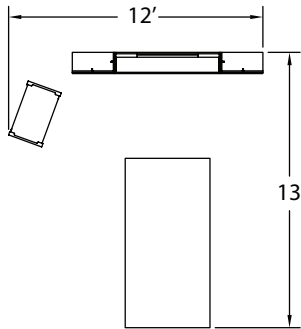

**NAT004** laminate adjustable table presentation group

MODEL	DESCRIPTION	QTY	PRICE EA
NAT4896-30TTAH	rectangular table with height adjustable base and eased edge	1	\$9,083
NAT2033-40HCO	hospitality cart; open	1	\$3,193
NAT1224-84SWUR	side access wardrobe tower, optional white marker board panel, right	1	\$1,770
NAT1224-84SWUL	side access wardrobe tower, optional white marker board panel, left	1	\$1,770
NAT1260-84CMUF	media wall with TV bracket	1	\$2,121
<b>TOTAL LIST</b>			<b>\$17,937</b>