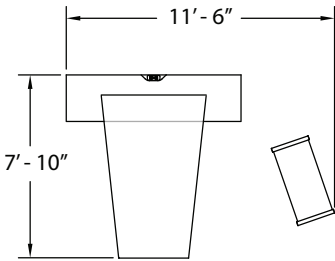

NAT005 solid surface view table with storage

MODEL	DESCRIPTION	QTY	PRICE EA
NAV5484-VTPLB	view peninsula table with open loop base and solid surface top	1	\$9,255
NAT2490-26PCO	power open storage credenza	1	\$4,233
NAT2042-72SHU	open shelves	1	\$3,294
TOTAL LIST			\$16,782