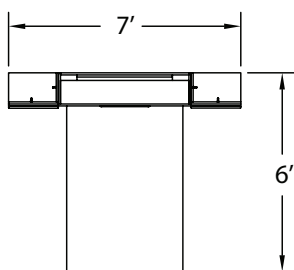

NAT006 laminate standing height table with media wall

MODEL	DESCRIPTION	QTY	PRICE EA
NAT4260-40TTRPB	standing height rectangular runoff table with panel base	1	\$2,513
NAT1218-84SWUR	side access wardrobe tower, right	1	\$1,536
NAT1218-84SWUL	side access wardrobe tower, left	1	\$1,536
NAT1248-84CMUC	media wall; table mount with TV bracket	1	\$2,071
NAB1842TK	tackboard for side access wardrobe tower; COM fabric grade	2	\$189
EC36	cove power unit	1	\$696
TOTAL LIST			\$8,730