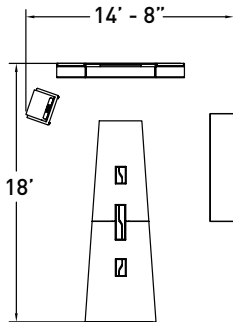

NAV001 veneer view table for presentation with power

MODEL	DESCRIPTION	QTY	PRICE EA
NAV60168-30VTPB	view 2pc table with 2 panel bases; reverse bevel edge	1	\$11,936
NAV2090-36SCD	buffet credenza	1	\$4,500
NAV1224-74SSUR	open shelf tower, right	1	\$2,124
NAV1224-74SSUL	open shelf tower, left	1	\$2,124
NAV1260-74CMUF	media wall with TV bracket	1	\$2,616
NAV2026-47LES	mobile lectern with storage	1	\$3,885
EC37	oasis mini power unit	2	\$1,213
EC40	large storage unit	1	\$896
EC36	cove power unit	1	\$696
TOTAL LIST			\$31,203