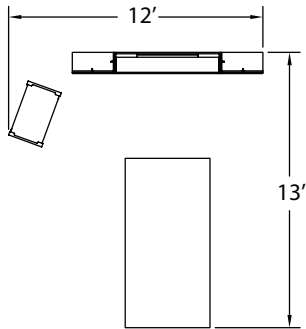

**NAV004** veneer adjustable table presentation group

MODEL	DESCRIPTION	QTY	PRICE EA
NAV4896-30TTAH	rectangular table with height adjustable base and eased edge	1	\$12,315
NAV2033-40HCO	hospitality cart; open	1	\$3,756
NAV1224-84SWUR	side access wardrobe tower, right with markerboard	1	\$2,244
NAV1224-84SWUL	side access wardrobe tower, left with markerboard	1	\$2,244
NAV1260-84CMUF	media wall	1	\$2,696
<b>TOTAL LIST</b>			<b>\$23,255</b>