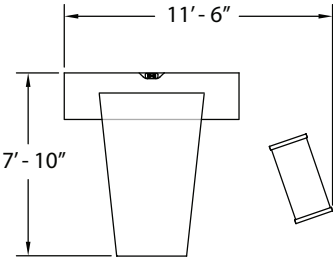

NAV005 solid surface view table with storage

MODEL	DESCRIPTION	QTY	PRICE EA
NAV5484-30VTPLB	view peninsula table with open loop base and solid surface top	1	\$9,255
NAV2490-26PCO	power open storage credenza	1	\$5,131
NAV2042-72SHU	open shelves	1	\$3,873
TOTAL LIST			\$18,259