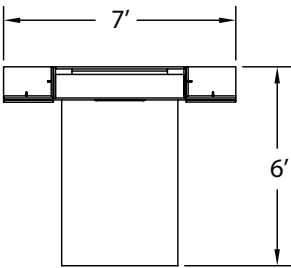

NAV006 veneer standing height table with media wall

MODEL	DESCRIPTION	QTY	PRICE EA
NAV4260-40TTRPB	standing height rectangular runoff table with panel base	1	\$3,028
NAV1218-84SWUR	side access wardrobe tower, right	1	\$1,994
NAV1218-84SWUL	side access wardrobe tower, left	1	\$1,994
NAV1248-84CMUC	media wall; table mount with TV bracket	1	\$2,632
NAB1842TK	tackboard for side access wardrobe tower; COM fabric grade	2	\$189
EC36	cove power unit	1	\$696
TOTAL LIST			\$10,722