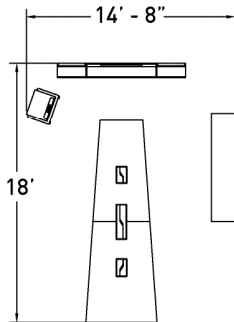

**NAV001** veneer view table for presentation with power

MODEL	DESCRIPTION	QTY	PRICE EA
NAV60168-30VTPB	view 2pc table with 2 panel bases; reverse bevel edge	1	\$12,775
NAV2090-36SCD	buffet credenza	1	\$4,909
NAV1224-74SSUR	open shelf tower, right	1	\$2,318
NAV1224-74SSUL	open shelf tower, left	1	\$2,318
NAV1260-74CMUF	media wall with TV bracket	1	\$3,016
NAV2026-47LES	mobile lectern with storage	1	\$4,239
EC37	oasis mini power unit	2	\$1,325
EC40	large storage unit	1	\$978
EC36	cove power unit	1	\$760
<b>TOTAL LIST</b>			<b>\$33,963</b>